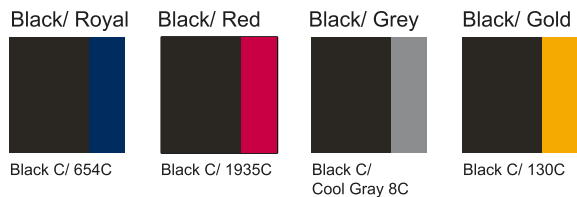

**ATC™ BY FLEXFIT®**  
**Original Colour Block Cap - ATC1601**

**Product Features:**

- 63/34/3 polyester/cotton/spandex
- 6-panel
- Mid profile
- Permacurv visor
- ATC™ taping on inside seams

Adult sizes: XS (6 5/8 - 7 1/8), S/M (6 3/4 - 7 1/4), L/XL (7 1/8 - 7 5/8), XL/XXL (7 3/8 - 8)

Comparable styles:

- ATC6277- ATC™ by FLEXFIT® Original Cap

**Available Colours and PMS Colours**

Textile fabric colours are subject to dye lot variation and will not be exact match to print pantone reference